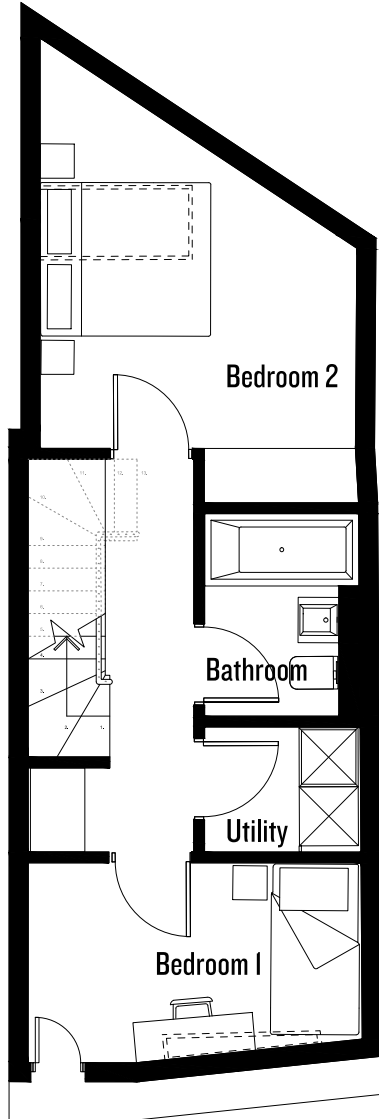

# THE SET

# 37 Cabul Road

BASEMENT FLOOR

GROUND FLOOR

- Living / Kitchen  
8.5m x 4.2m  
28'0" x 13'11"
- Bedroom 1  
3.6m x 2.2m  
11'10" x 6'6"
- Bedroom 2  
3.4m x 4.4m  
11'3" x 14'5"
- Bedroom 3  
4.2m x 3.7m  
13'10" x 12'2"

FIRST FLOOR

SECOND FLOOR