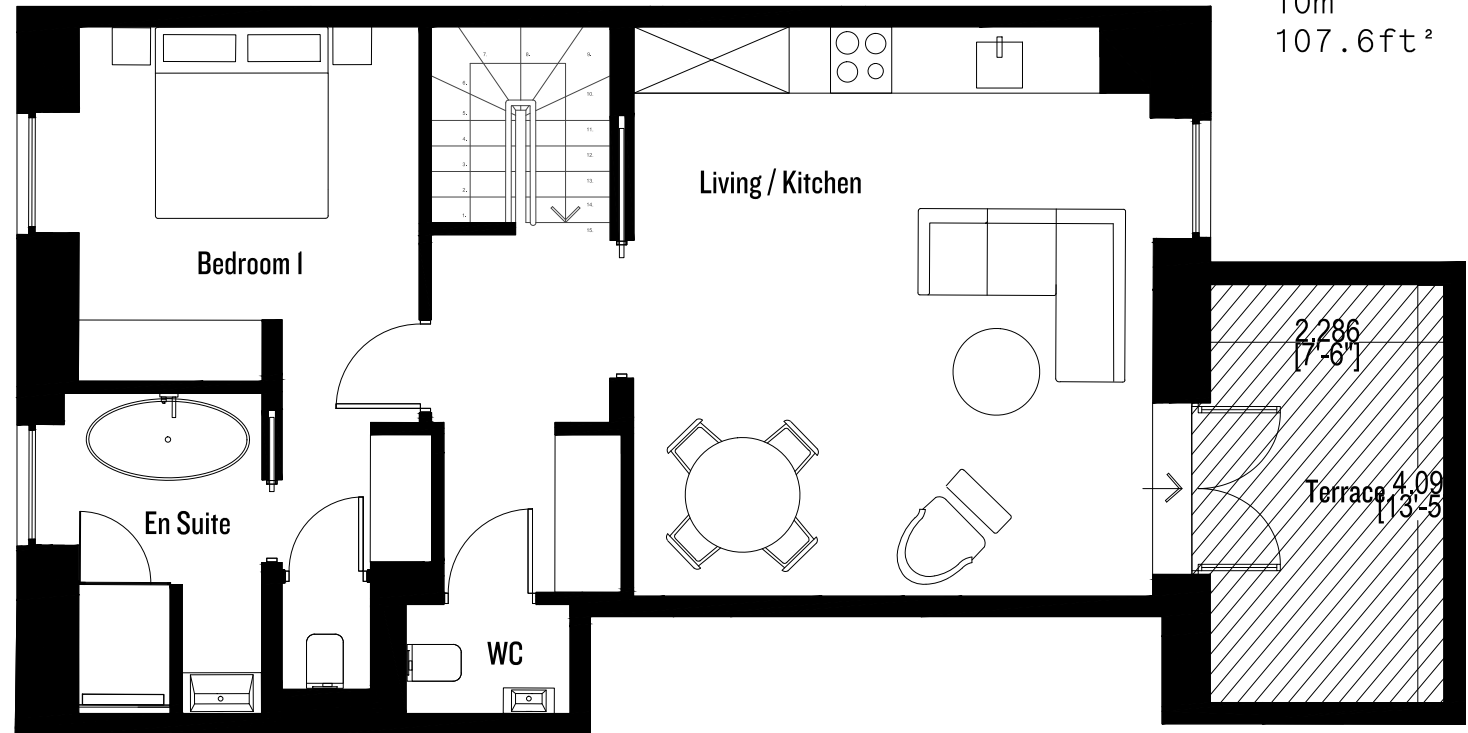

Living / Kitchen

5m x 5.5m
16'5" x 18'2"

Bedroom I

3.3m x 3.1m
10'10" x 10'2"

Bedroom 2

2.8m x 3.2m
9'2" x 10'8"

Bedroom 3

3.3m x 3.2m
10'11" x 10'6"

En Suite

1.8m x 3.1m
5'11" x 10"

WC

1.8m x 1m
5'11" x 3'3"

Bathroom

1.6m x 2.2m
5'4" x 7'3"

Terrace

2.3m x 4.1m
7'6" x 13'5"

Total Internal Area:

101m²
1087.2ft²

Total Outside Area:

10m²
107.6ft²

GROUND FLOOR

FIRST FLOOR