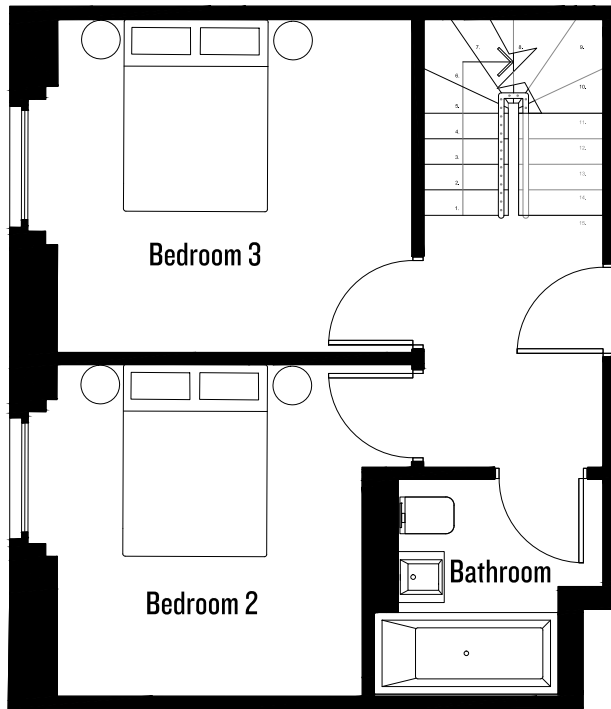

Living / Kitchen

5m x 5.5m
16'5" x 18'2"

Bedroom I

3.3m x 3.1m
10'10" x 10'2"

Bedroom 2

2.8m x 3.2m
9'2" x 10'8"

Bedroom 3

3.3m x 3.2m
10'11" x 10'6"

En Suite

1.8m x 3.1m
5'11" x 10"

WC

1.8m x 1m
5'11" x 3'3"

Bathroom

1.6m x 2.2m
5'4" x 7'3"

Terrace

2.3m x 4.1m
7'6" x 13'5"

Total Internal Area:

101m²
1087.2ft²

Total Outside Area:

10m²
107.6ft²

GROUND FLOOR

FIRST FLOOR