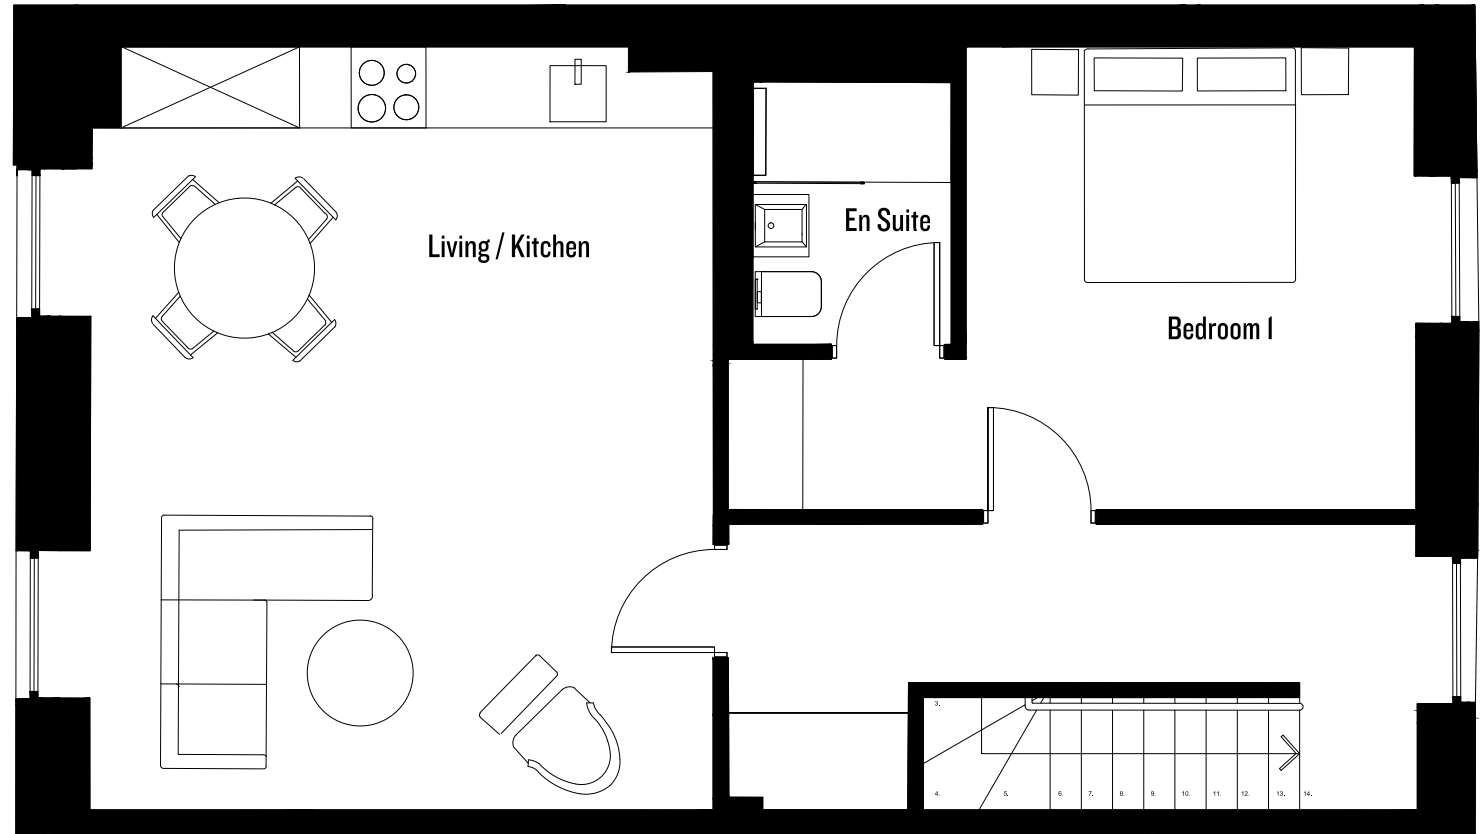

GROUND FLOOR

Living / Kitchen

5m x 6.1m
16'5" x 21"

Bedroom I

3.8m x 3.7m
12'7" x 12'2"

Bedroom 2

3.8m x 3.5m
12'6" x 11'6"

En Suite

1.5m x 2.1m
5'2" x 6'11"

Bathroom

1.6m x 2.2m
5'4" x 7'3"

Terrace

4.29m x 2.7m
14'1" x 8'10"

Total Internal Area:

90m²
968.8ft²

Total Outside Area:

7m²
75.3ft²

FIRST FLOOR