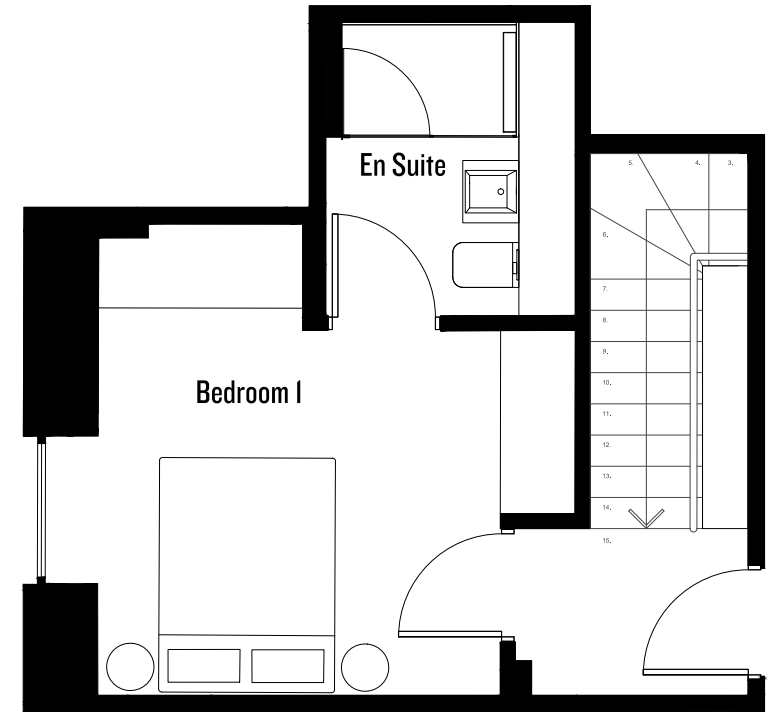

THE SET

Apartment NO. 6

Living / Kitchen

5.3m x 5.4m
17'6" x 17'9"

Bedroom I

3.8m x 3.7m
12'7" x 12'2"

Bedroom 2

4.2m x 2.9m
13'10" x 9'6"

Garden

2.5m x 6.7m
8'2" x 21'10"

Bathroom

2.1m x 1.8m
7'2" x 5'11"

En Suite

1.5m x 2.3m
5'2" x 7'8"

Total Internal Area:

74m²
796.6ft²

Total Outside Area:

15m²
161.5ft²

LOWER GROUND FLOOR

GROUND FLOOR