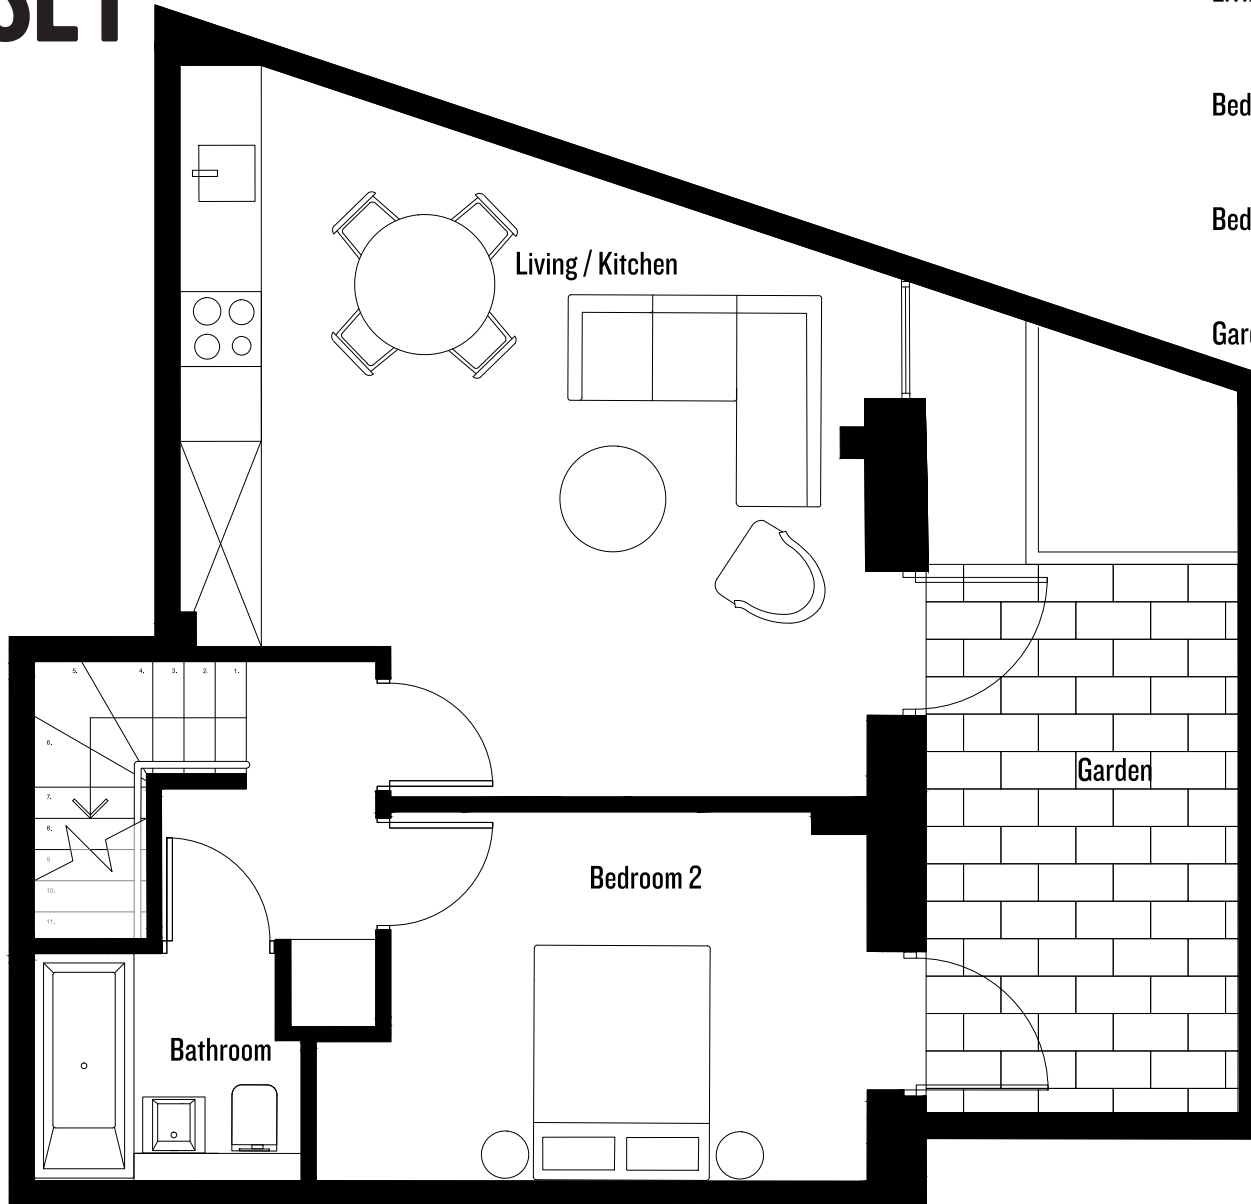

THE SET

Apartment NO. 6

Living / Kitchen

5.3m x 5.4m
17'6" x 17'9"

Bedroom I

3.8m x 3.7m
12'7" x 12'2"

Bedroom 2

4.2m x 2.9m
13'10" x 9'6"

Garden

2.5m x 6.7m
8'2" x 21'10"

Bathroom

2.1m x 1.8m
7'2" x 5'11"

En Suite

1.5m x 2.3m
5'2" x 7'8"

Total Internal Area:

74m²
796.6ft²

Total Outside Area:

15m²
161.5ft²

LOWER GROUND FLOOR

GROUND FLOOR