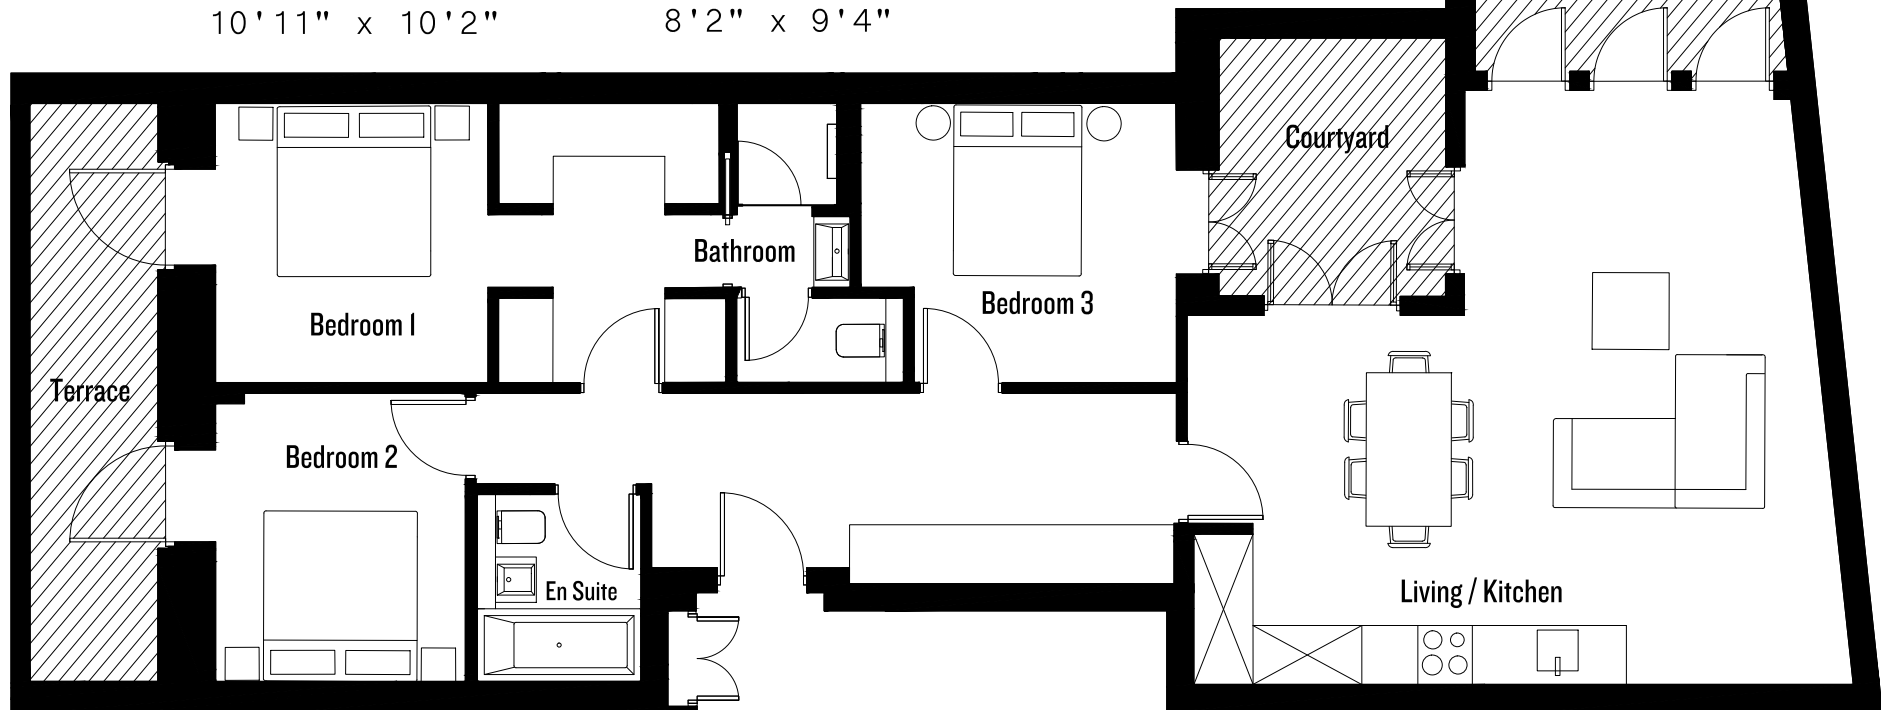

Living / Kitchen

7m x 6.4m
22'12" x 21'0"

Bedroom I

3m x 3m
9'10" x 10'2"

Bedroom 2

2.7m x 3.1m
8'10" x 10'2"

Bedroom 3

3.3m x 3.1m
10'11" x 10'2"

Bathroom

1.6m x 3.1m
5'4" x 10'2"

En Suite

1.8m x 2m
5'11" x 6'9"

Terrace

1.6m x 6.4m
5'4" x 21'

Courtyard

2.5m x 2.8m
8'2" x 9'4"

Garden

3.5m x 6.1m
11'6" x 20'1"

Total Internal Area:

99m²
1065.7ft²

Total Outside Area:

34m²
366ft²

LOWER GROUND FLOOR