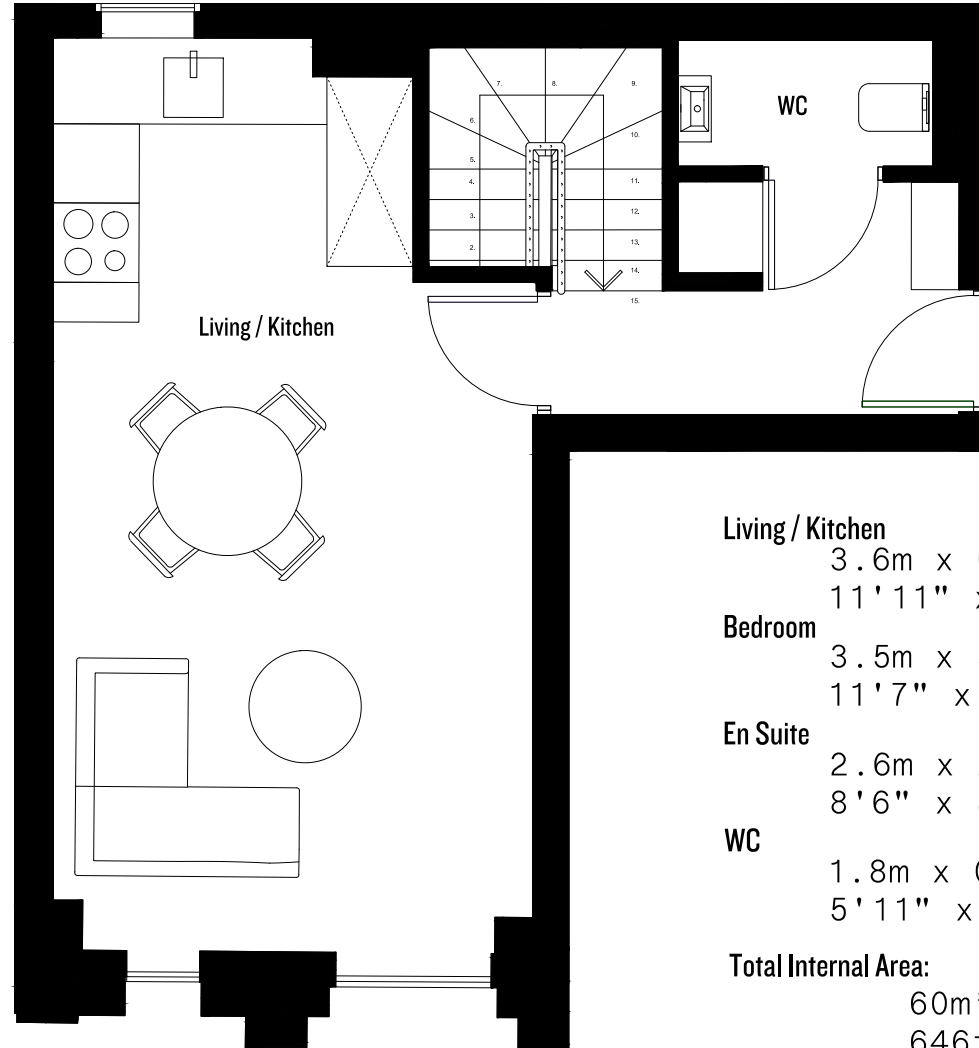

LOWER GROUND FLOOR

GROUND FLOOR

- Living / Kitchen**
3.6m x 6.8m
11'11" x 22'4"
- Bedroom**
3.5m x 3.8m
11'7" x 13'6"
- En Suite**
2.6m x 2.7m
8'6" x 8'10"
- WC**
1.8m x 0.9m
5'11" x 3'1"

Total Internal Area:

60m²

646ft²

Total Outside Area:

3m²

32.3ft²