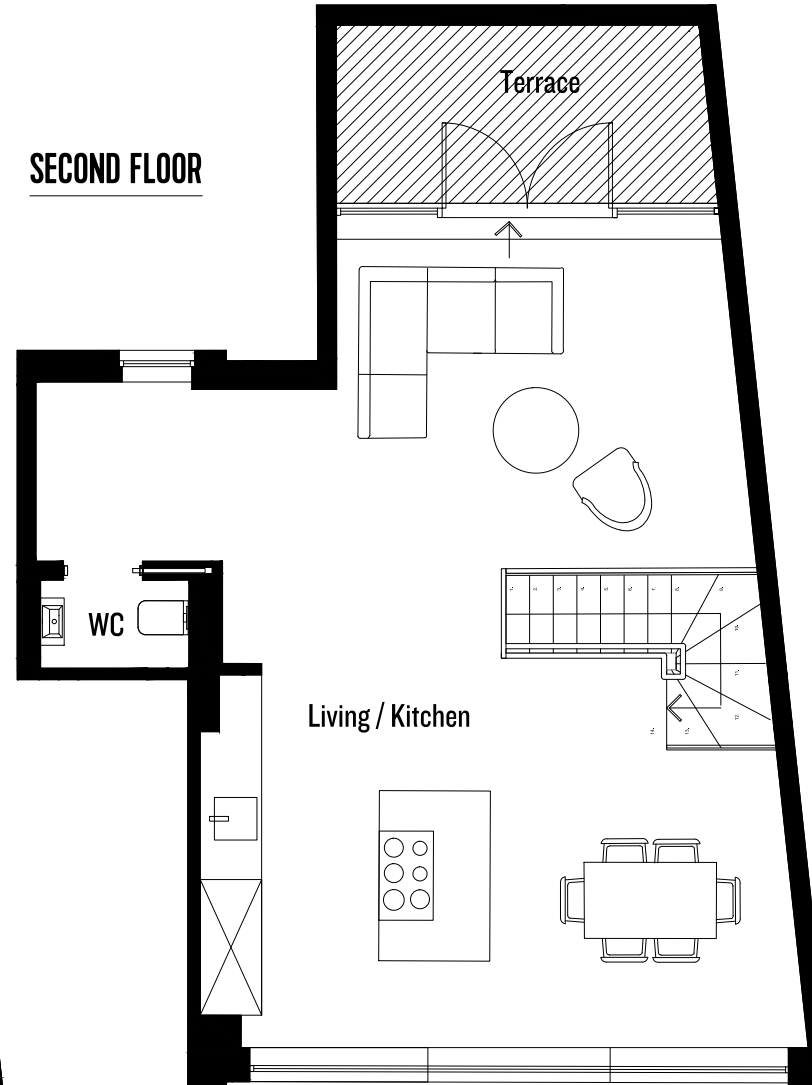

Apartment NO. 11

FIRST FLOOR

SECOND FLOOR

Living / Kitchen

7.5m x 8.7m
24'7" x 28'7"

Bedroom 1

4.1m x 3.6m
13'5" x 10'3"

Bedroom 2

3m x 4m
9'11" x 13'2"

Bedroom 3

3.3m x 3.4m
10'9" x 11'2"

Bathroom

2.3m x 1.9m
7'8" x 6'3"

En Suite

2.1m x 2m
6'11" x 6'7"

Garden

3.9m x 2.8m
12'9" x 9'

Terrace

4m x 1.9m
13'3" x 6'2"

Total Internal Area:

113m²
1216.4ft²

Total Outside Area:

17m²
183ft²