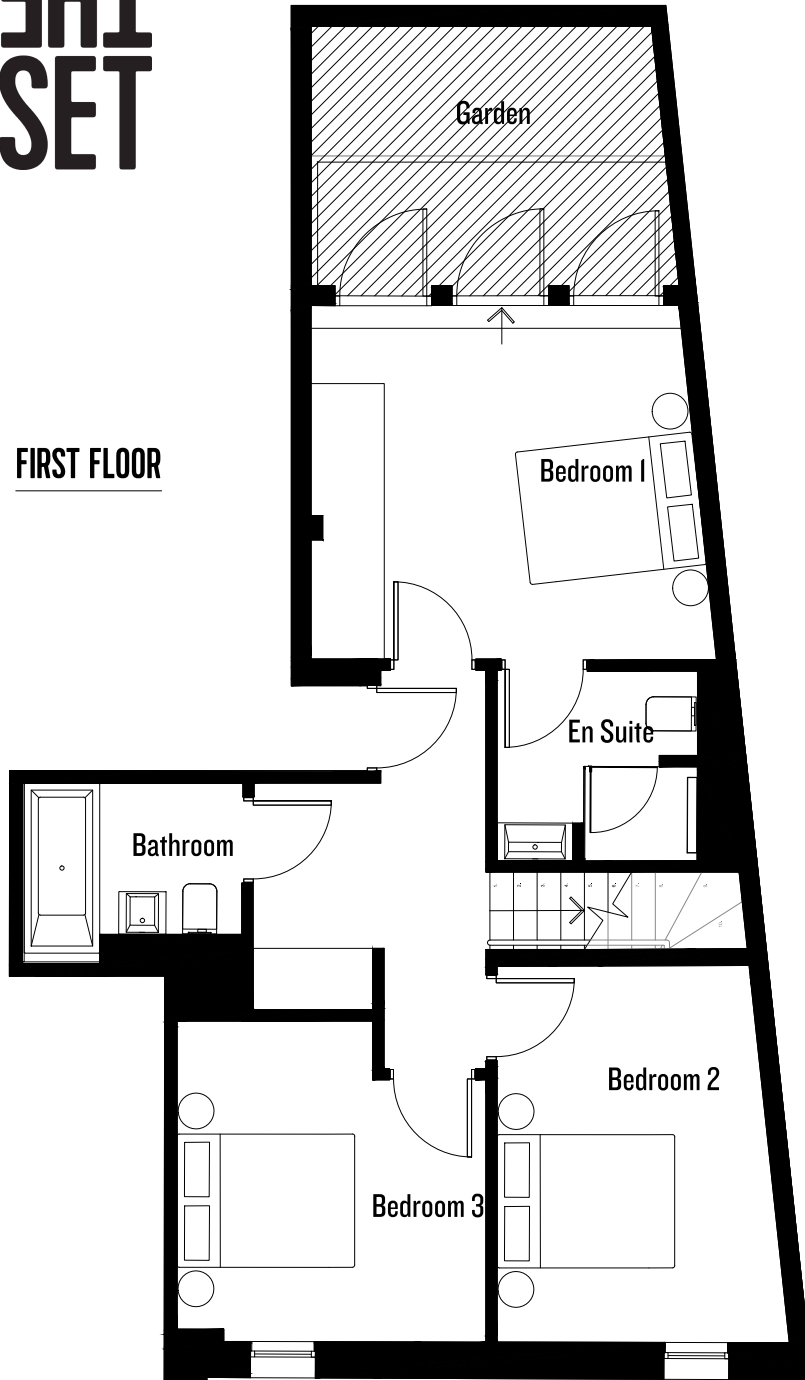

Apartment NO. 11

FIRST FLOOR

SECOND FLOOR

Living / Kitchen

7.5m x 8.7m
24'7" x 28'7"

Bedroom 1

4.1m x 3.6m
13'5" x 10'3"

Bedroom 2

3m x 4m
9'11" x 13'2"

Bedroom 3

3.3m x 3.4m
10'9" x 11'2"

Bathroom

2.3m x 1.9m
7'8" x 6'3"

En Suite

2.1m x 2m
6'11" x 6'7"

Garden

3.9m x 2.8m
12'9" x 9'

Terrace

4m x 1.9m
13'3" x 6'2"

Total Internal Area:

113m²
1216.4ft²

Total Outside Area:

17m²
183ft²