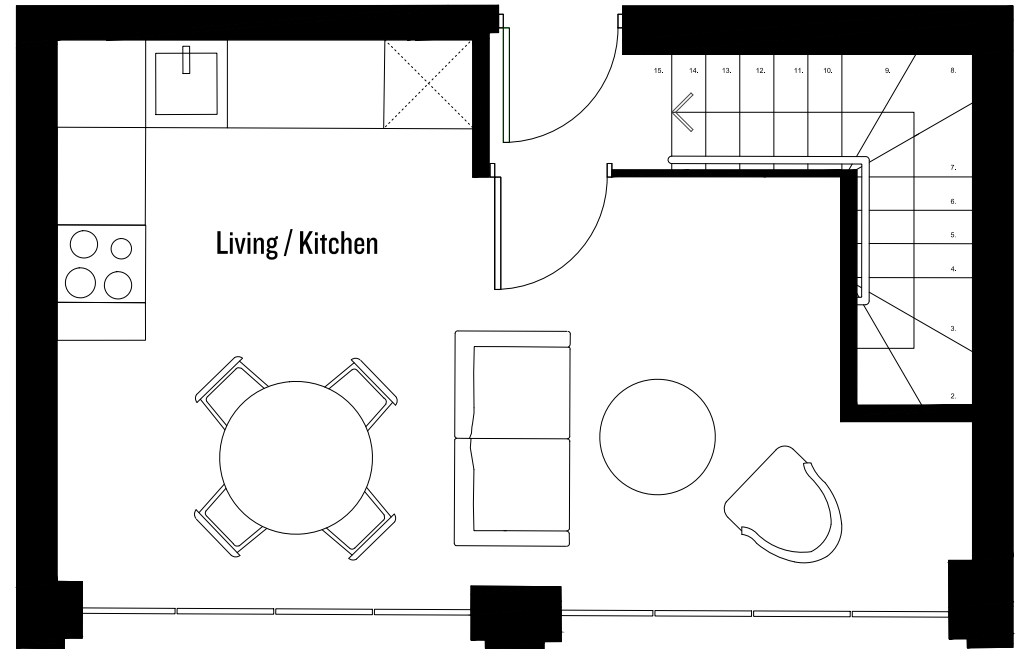

LOWER GROUND FLOOR

GROUND FLOOR

Living / Kitchen

4.2m x 6.7m
13'9" x 22'1"

Bedroom

4.1m x 3.6m
11'10" x 13'4"

Bathroom

3.4m x 1.9m
11'2" x 6'3"

Total Internal Area:

54m²
581ft²

Total outside Area:

7m²
75.3ft²